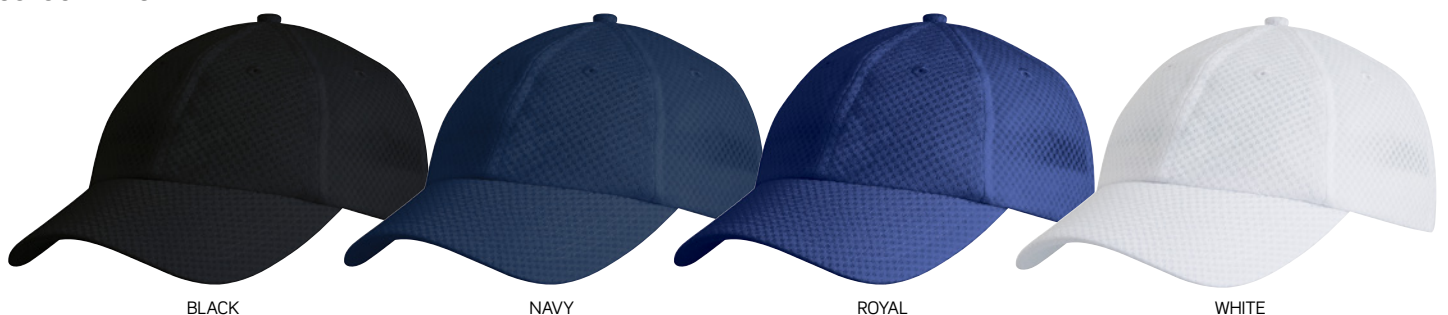

COLOURWAYS